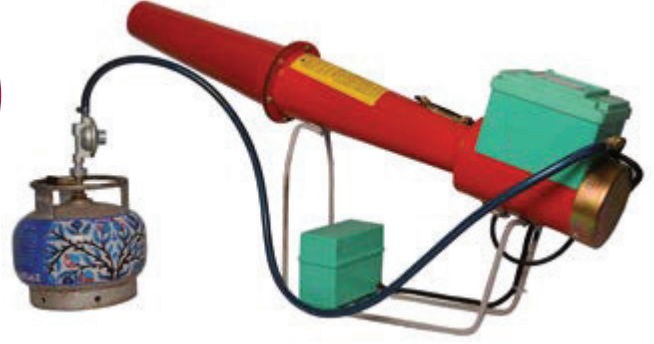

## ELEKTRONİK KUŞ KOVUCU ELECTRONIC BIRD SCARE CANNON

**KBS  
E1**

### GENERAL CHARACTERISTICS:

- Operates with LP, propane or buthane gas, upto 20 bar pressure
- Standard device operates with 12 kg house type LPG tank. For different size LPG tanks, request adaptor and regulator
- Electronic ignition, powered by 12 V battery.
- Battery life 15-20 days, when shot interval is set to 2 minute.
- Shot intervals adjustable from 2 to 30 minutes with 5 setting options: 2, 5, 10, 15 and 30 minutes.
- Single, double and random shots.
- Day and Night options.
- Battery charger is provided together with the device.
- Plastic components are resistant to ultraviolet lights of the sun.
- Operates under bad weather conditions without any problem.
- 110-120 db noise level.
- Effective area, 25.000 square meter.
- Easy to setup and simple to operate.
- CE Certificate

## ELEKTRONİK KUŞ KOVUCU - TRİPODLU MODEL ELECTRONIC BIRD SCARE CANNON - WITH TRIPOD

**KBS  
E2**

- Tripodlu model cihaz her patlamada kendi ekseninde döner.
- Farklı yönlerde patlama nedeniyle daha uzun mesafelerde etkilidir.
- Yerden yüksekliği 1-1,5 metre ayarlanabilir.
- Ayçiçeği gibi bitki tarlalarında daha verimli kullanılır.
- Galvanizli ve çelik boruludur. Paslanma ve çürümeye dayanıklıdır.
- With the tripod, the cannon can rotate around its vertical axis at each shot.
- Effective due to explosions in different directions.
- Also useful for high plants such as crops, sunflowers
- Height is adjustable between 1 - 1.5 meter.
- Galvanized steel pipes.
- Quality roll bearing.